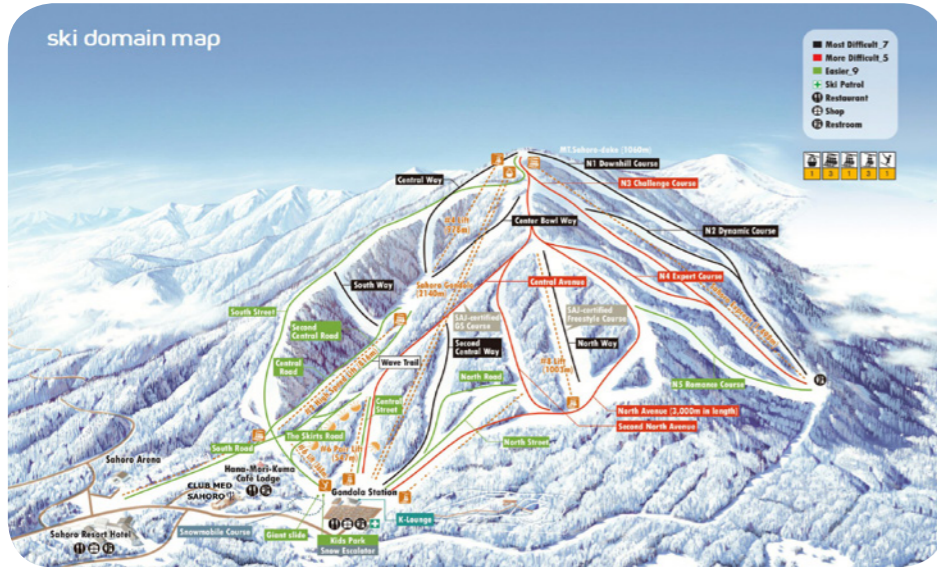

*on demand

Restaurants & Bars

Bars

The Wakka

Main bar

Restaurants

The Daichi

Main Restaurant

Ski area map

SAHORU

1030m
Maximum altitude

420m
Minimum altitude

400m
Ski-in / Ski-out resort

Alpine ski slopes

Number of ski slopes

Freeride Zone(s)