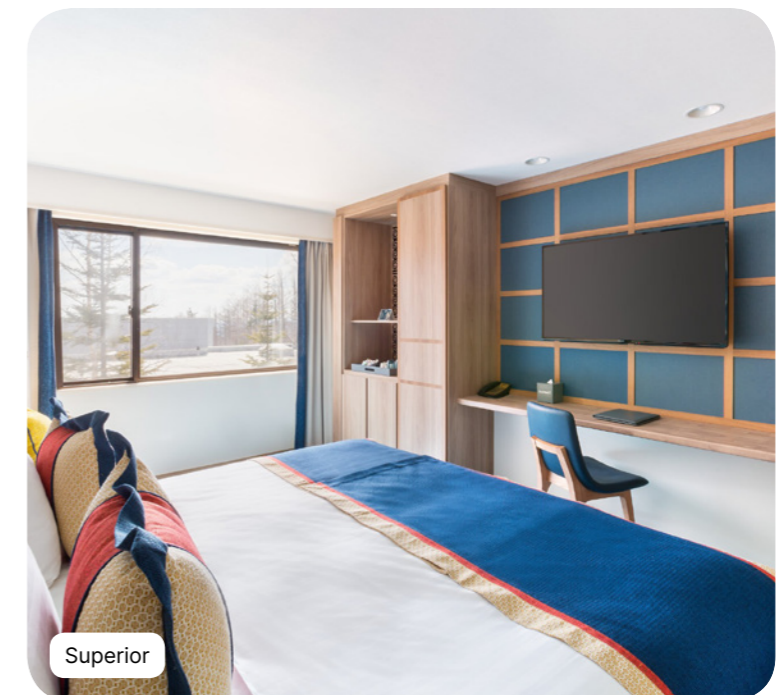

Accommodation

208 rooms