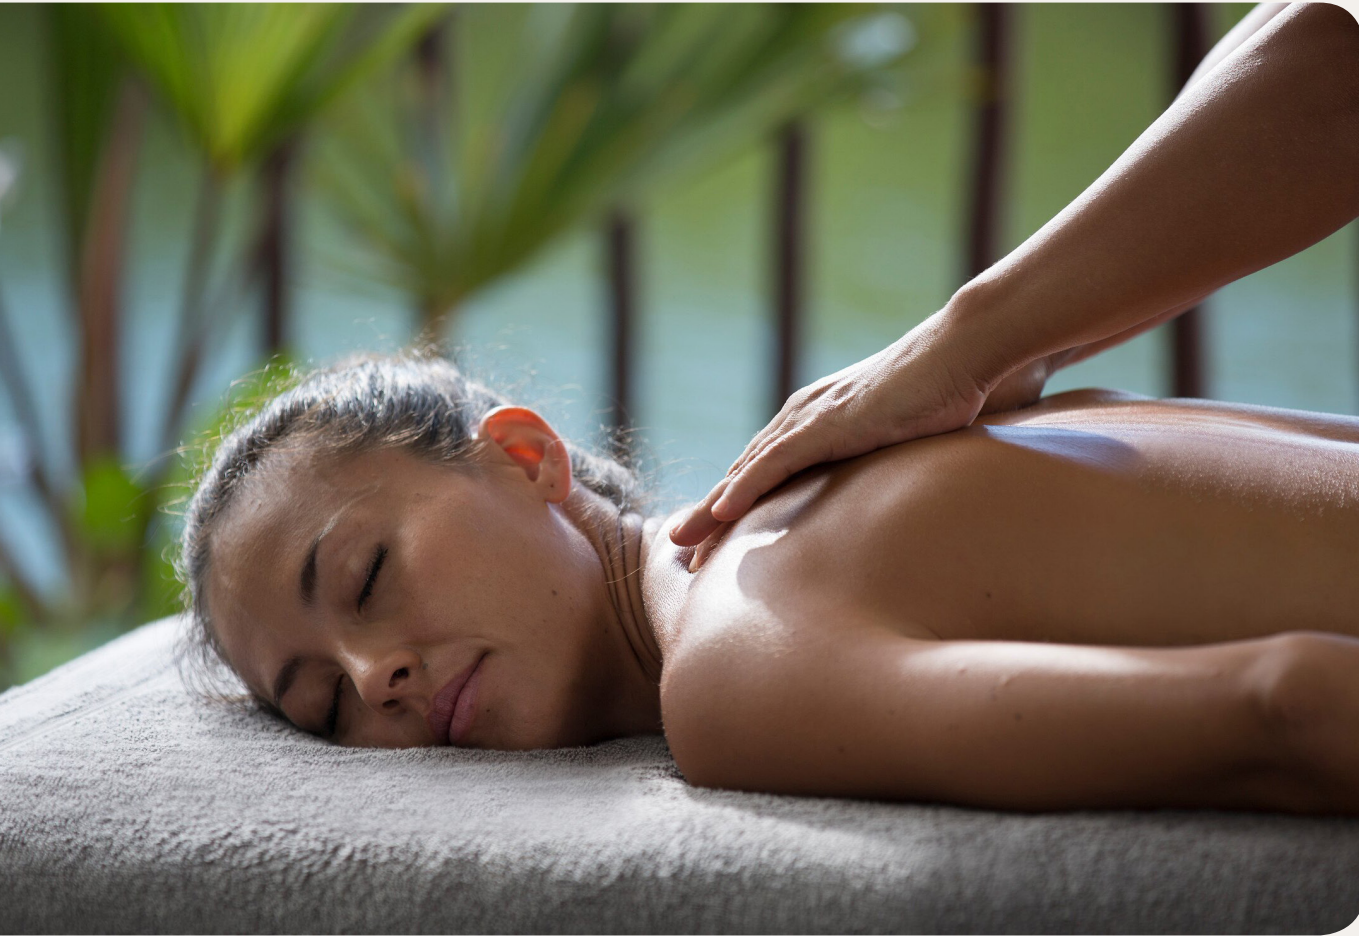

Wellness Area*

Sothys, the goddess of beauty confides her secret to both men and women. In the heart of the Corrèze region of France, a cutting-edge aesthetic is constantly renewed in the botanical garden. Discover digi-esthétique®, an exclusive massage method offering a magical escape from everyday routine. Emotions and refinement await you.