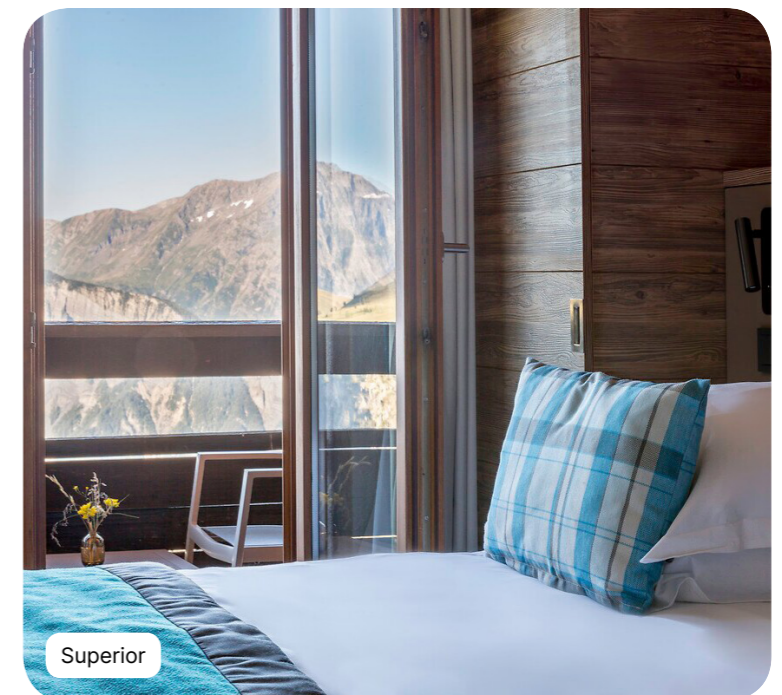

Acomodação