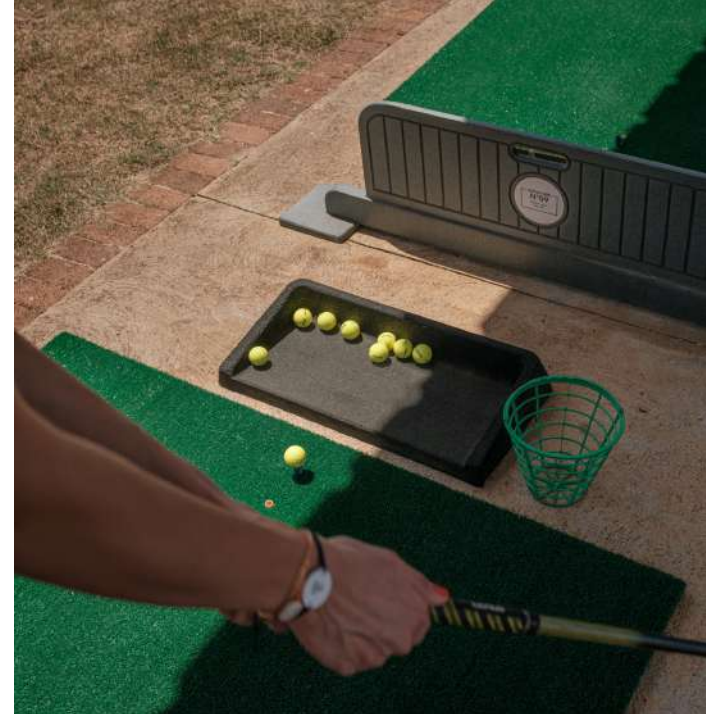

Laguna Golf Course

Visually stimulating and refreshingly bold in its presentation, the Classic challenges every element of your game.

Weekday (Monday-Friday) :

18 Hole Weekday Rp 1,860,000

18 Hole Weekend Rp 2,590,000

Weekend (Saturday-Sunday) :

9 Hole Weekday Rp 1,200,000

9 Hole Weekend Rp 1,610,000

Day Trip Unlimited Weekday Rp 2,510,000

Day Trip Unlimited Weekend Rp 3,310,000

Ria Bintan Golf Course

Designed by Gary Player, this magnificent course set right on the ocean, just 5 minutes from the Resort, was ranked second best course in Asia in 2017.

Weekday (Monday-Friday) :

18 Hole Weekday Rp 1,760,000

18 Hole Weekend Rp 2,360,000

Weekend (Saturday-Sunday) :

9 Hole Weekday Rp 1,230,000

9 Hole Weekend Rp 1,570,000

Twilight Game Weekday Rp 1,230,000

Twilight Game Weekend Rp 1,570,000

Private Lessons (1 Hour)

Single Lesson

Children (under 12 years) Rp 300,000

Adults (12 years +) Rp 600,000

Couple Lesson Rp 900,000

Family Lesson

3 pax Rp 1,200,000

4+ pax Rp 1,600,000