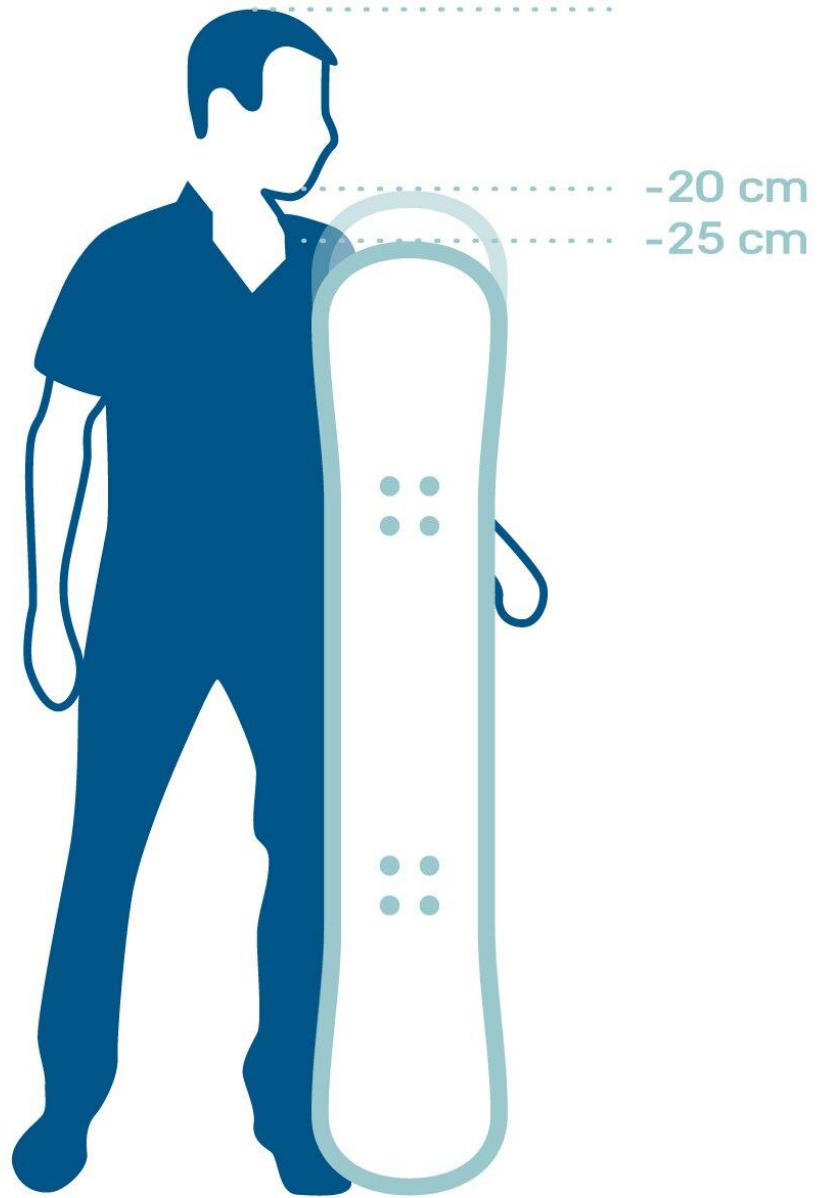

Ski Equipment FAQ

Everything you need to know about choosing the right ski or snowboard equipment

Ski Equipment FAQ

How to choose snowboard equipment

RIDER HEIGHT IN INCHES	RIDER HEIGHT IN CM	RIDER WEIGHT IN KG	SUGGESTED SNOWBOARD SIZE (CM)
4'10"	147	49-54	128-136
5'	152	50-58	133-141
5'2"	158	56-61	139-147
5'4"	163	61-65	144-152
5'6"	168	63-70	149-157
5'8"	173	68-74	154-162
5'10"	178	72-79	159-167
6'	183	77-83	160+
6'2"	188	81-88	160+
6'4"	193	86-92	160+

**These are recommended sizes, but approach any of our GOs to assist you for equipment suited for your ability. Board sizes and lengths differ if you are an advanced rider*

FREESTYLE

ALLMOUNTAIN