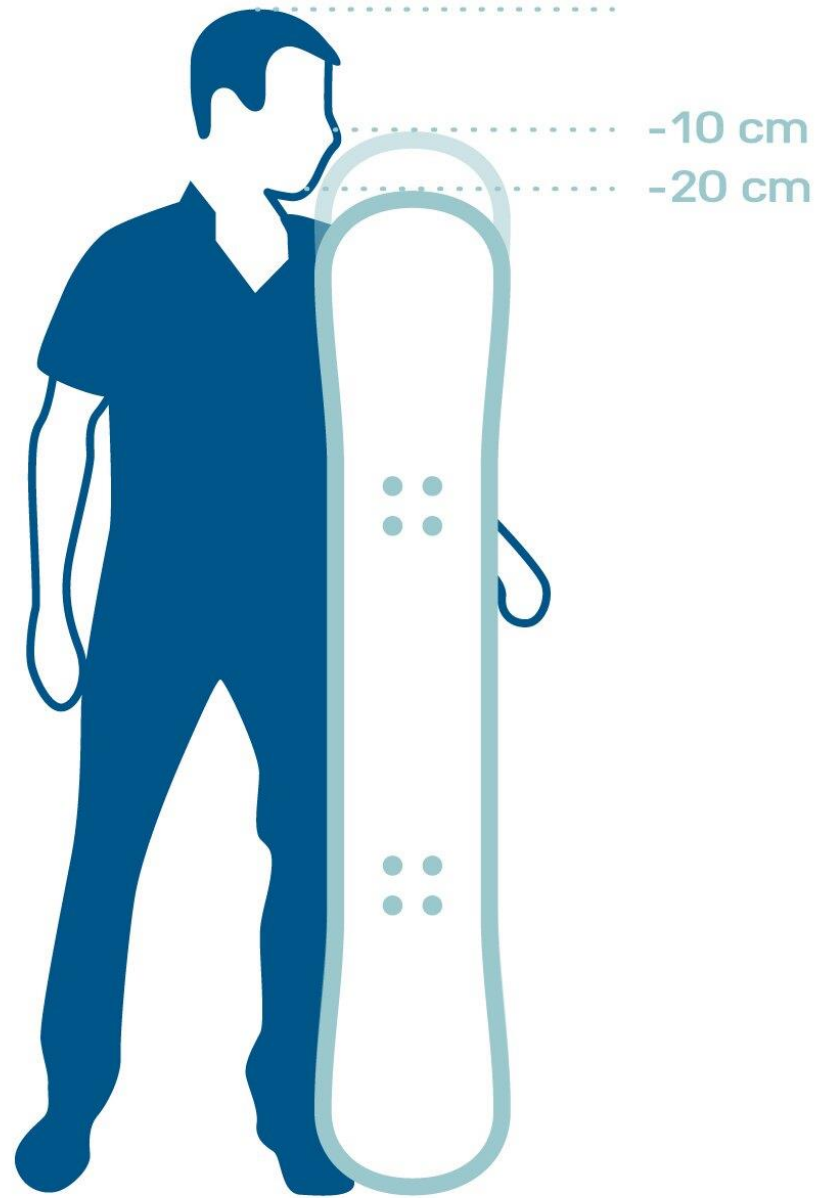

Ski Equipment FAQ

Everything you need to know about choosing the right ski or snowboard equipment

Ski Equipment FAQ

How to choose snowboard equipment

RIDER HEIGHT IN INCHES	RIDER HEIGHT IN CM	RIDER WEIGHT IN KG	SUGGESTED SNOWBOARD SIZE (CM)
4'10"	147	49-54	128-136
5'	152	50-58	133-141
5'2"	158	56-61	139-147
5'4"	163	61-65	144-152
5'6"	168	63-70	149-157
5'8"	173	68-74	154-162
5'10"	178	72-79	159-167
6'	183	77-83	160+
6'2"	188	81-88	160+
6'4"	193	86-92	160+

**These are recommended sizes, but approach any of our GOs to assist you for equipment suited for your ability. Board sizes and lengths differ if you are an advanced rider*

FREESTYLE

ALLMOUNTAIN