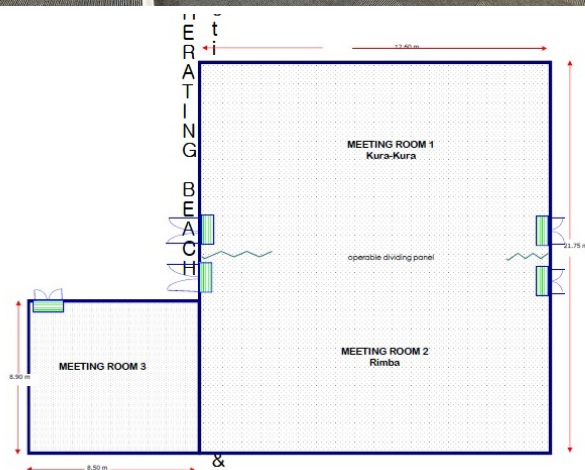

Meeting facilities and equipment

TAKE ADVANTAGE OF EXCLUSIVE DEDICATED SPACES TO ORGANIZE YOUR MEETINGS, CONFERENCES AND EVENTS

Resort
exclusivity
available

MEETING ROOM	SIZE		CAPACITY BY CONFIGURATION*				
	Dimensions (m)	Area (sqm)	Board room	Classroom	Cluster	Theatre	U-Shape
Kura Kura	10.75 x 12.6	140	40	80	36	155	30
Rimba	11.0 x 12.6	140	40	80	36	155	30
Kura Kura + Rimba	21.7 x 12.6	280	80	160	72	310	75
Merak	8.9 x 8.5	70	28	30	24	90	16
Ular	8.9 x 8.5	77	28	30	24	90	16
Theatre	-	-	-	-	-	400	-

LCD Projector

Projector Screen

Audio Visual Equipment

Writing Needs

Coffee Break

For more information, please contact Meetings & Events by Club Med at 1800 258 263, at australiagroupsales@clubmed.com or visit www.clubmed.com.au//meetings-and-events
Follow us on www.linkedin.com/company/club-med-meetings-events-au-nz

Meetings & Events
by Club Med

*Capacity numbers subject to change depending on eventual setup.