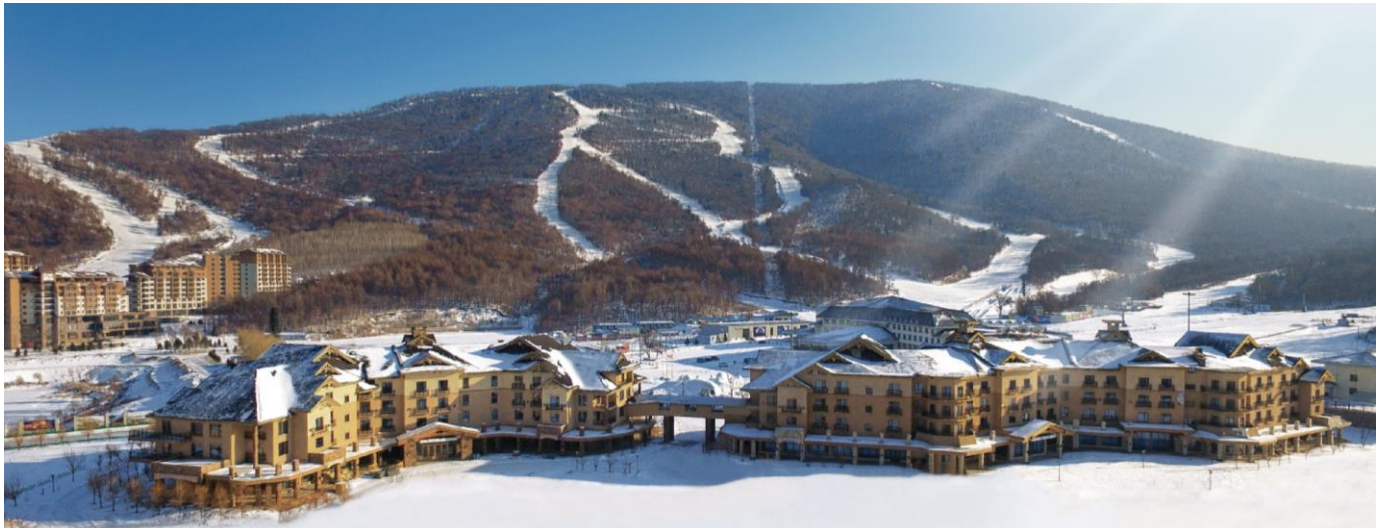

Club Med Beidahu, Jilin of China - By Hong Kong Airlines

Prices are per person in Hong Kong Dollars and are valid from November 2018 to December 2018

Club Med

A Magic Winterland... ski and much more at Club Med Beidahu!

The direct flight will whisk you away to discover our easily-accessible snow wonderland.

At Club Med Beidahu, the magic of winter comes to life with 19 slopes catering to all levels of skiing and snowboarding. The magic continues off the mountains with our redesigned resort offering outdoor and indoor activities such as sledding, spa treatments and evening entertainment. The cuisine is equally breathtaking. After a hot chocolate and warm waffle on your return after ski lessons, you'll be delighted by the international and local flavours available at our all-day dining restaurants.

The Early Booking Bonus will end on **31 August 2018**, act fast and enjoy the following discounted prices!

Deluxe Room - King Bed

Deluxe Room - Family

Suite

Family Suite

29 Nov - 10 Dec:

- 50% off on Land Stay per adult and child aged 4 to 11

13 Dec - 17 Dec:

- 45% off on Land Stay per adult and child aged 4 to 11

20 Dec - 27 Dec:

- 35% off on Land Stay per adult and child aged 4 to 11

Discounted prices are as follows:

Club Med Beidahu, Jilin of China - By Hong Kong Airlines